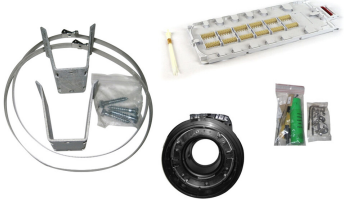

FOSC450-CLOS-ACC

Base Product

FOSC450 Fiber Optic Splice Closure Accessories

Product Classification

Product Type Accessory