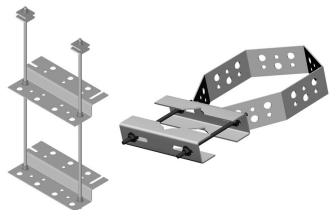

## Base Product

## Coaxial Cable Supports

CommScope offers a full line of Cable Support products for Waveguide Bridge (WGB) applications, including:

- Star Supports
- Trapeze Kits
- Z-Brackets
- Cluster Support Brackets
- Standoff Brackets
- Universal Round Member Support Brackets