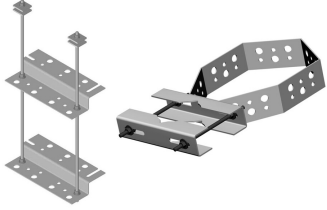

WGB-AND-MISC-CABLE-SUPPORTS

Base Product

Coaxial Cable Supports

CommScope offers a full line of Cable Support products for Waveguide Bridge (WGB) applications, including:

- Star Supports
- Trapeze Kits
- Z-Brackets
- Cluster Support Brackets
- Standoff Brackets
- Universal Round Member Support Brackets

Product Classification

Portfolio CommScope®

Product Type Coaxial cable support

Material Specifications

Material Type Hot dip galvanized steel