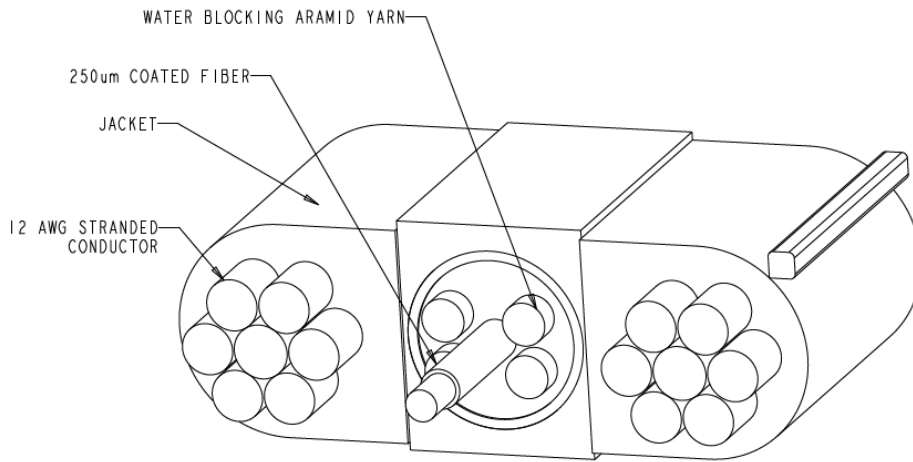

PFC-S04L12

Mechanical Specifications

Minimum Bend Radius, loaded	88.9 mm | 3.5 in
Minimum Bend Radius, unloaded	45.72 mm | 1.8 in
Tensile Load, long term, maximum	133.447 N | 30 lbf
Tensile Load, short term, maximum	440.374 N | 99 lbf
Vertical Rise, maximum	122.011 m | 400.3 ft

Optical Specifications

Fiber Type	G.657.A2, TeraSPEED® | OS2

Environmental Specifications

Installation temperature	-10 °C to +60 °C (+14 °F to +140 °F)
Operating Temperature	-40 °C to +70 °C (-40 °F to +158 °F)
Storage Temperature	-40 °C to +70 °C (-40 °F to +158 °F)
Cable Qualification Standards	Telcordia GR-20-CORE Issue 4
EN50575 CPR Cable EuroClass Fire Performance	Dca
EN50575 CPR Cable EuroClass Smoke Rating	s1a
EN50575 CPR Cable EuroClass Droplets Rating	d1
EN50575 CPR Cable EuroClass Acidity Rating	a1
Environmental Space	Low Smoke Zero Halogen (LSZH) | Riser