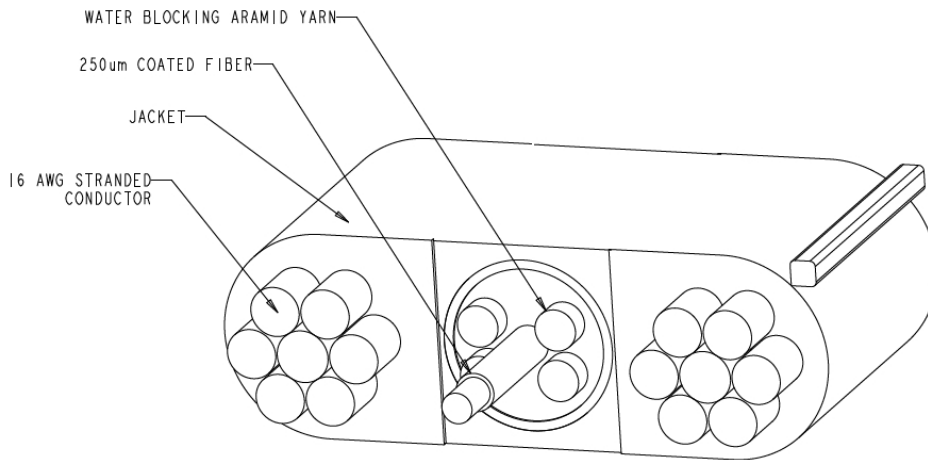

PFC-S12016

Mechanical Specifications

Minimum Bend Radius, loaded	50.8 mm | 2 in
Minimum Bend Radius, unloaded	30.48 mm | 1.2 in
Tensile Load, long term, maximum	133.447 N | 30 lbf
Tensile Load, short term, maximum	440.374 N | 99 lbf
Vertical Rise, maximum	122.011 m | 400.3 ft

Optical Specifications

Fiber Type	G.657.A2, TeraSPEED® | OS2

Environmental Specifications

Installation temperature	-10 °C to +60 °C (+14 °F to +140 °F)
Operating Temperature	-40 °C to +70 °C (-40 °F to +158 °F)
Storage Temperature	-40 °C to +70 °C (-40 °F to +158 °F)
Cable Qualification Standards	Telcordia GR-20-CORE Issue 4
Environmental Space	Outdoor
Jacket UV Resistance	UV stabilized

Packaging and Weights

Cable weight	69.944 kg/km | 47 lb/kft