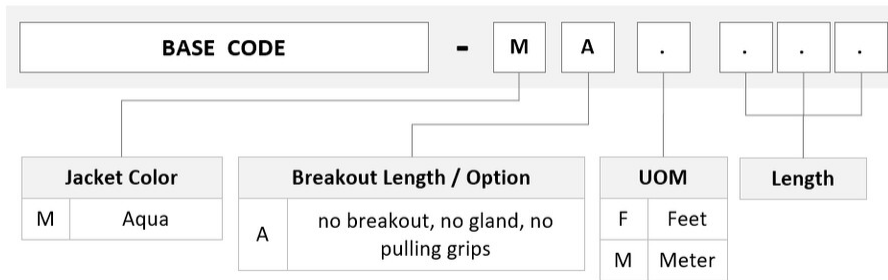

AQX2X2PHF

Base Product

OM4 MPO24 (Pinned) to MPO24 (Unpinned), Fiber Patch Cord, 24-Fiber, Method A, Plenum

Product Classification

Regional Availability	Asia Australia/New Zealand Europe Latin America Middle East /Africa North America
Portfolio	CommScope®
Product Type	Fiber array cable assembly
Ordering Note	For lengths greater than 999 ft (304 m), orders must be in meters Minimum length may vary based on cable configuration

General Specifications

Color, boot A	Red
Color, connector A	Aqua
Color, boot B	Red
Color, connector B	Aqua
Construction Type	Stranded
Furcation Color	Aqua
Interface, Connector A	MPO-24/UPC Male
Interface, Connector B	MPO-24/UPC Female
Jacket Color	Aqua
Polarity	Method A
Fibers per Subunit, quantity	24
Total Fibers, quantity	24

Dimensions

Cable Assembly Length Range (m)	1 – 305
Cable Assembly Length Range (ft)	1 – 999

Ordering Tree

AQX2X2PHF

Mechanical Specifications

Cable Retention Strength, maximum 11.24 lb @ 0 ° | 4.40 lb @ 90 °