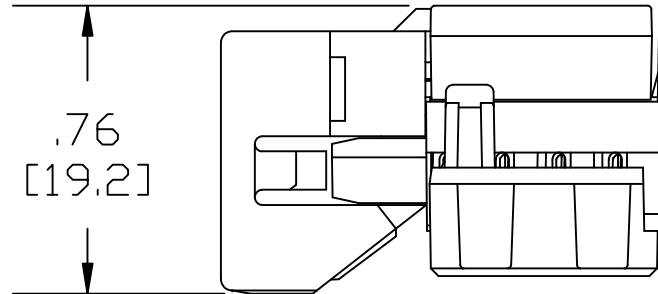

1.19  
[30.2]

.83  
[21.1]

.76  
[19.2]

MATERIAL ID	DESCRIPTION
700206725	MGS400 INFORMATION OUTLET

**NOTES:**

1. SEE SYSTIMAX CATALOG FOR PART NUMBER SUFFIXES TO INDICATE COLOR/PKG.
2. SEE SYSTIMAX CATALOG FOR COMPLETE LIST OF PARTS RELATED TO THE USE OF THIS PRODUCT.
3. DIMENSIONS IN PARENTHESES ARE IN METRIC.
4. PART INCLUDES:  
(1) MODULE