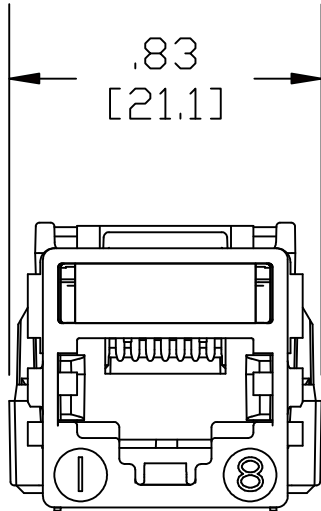

1.19  
[30.2]

.83  
[21.1]

.76  
[19.2]

MATERIAL ID	DESCRIPTION
700206725	MGS400 INFORMATION OUTLET

**NOTES:**

1. SEE SYSTIMAX CATALOG FOR PART NUMBER SUFFIXES TO INDICATE COLOR/PKG.
2. SEE SYSTIMAX CATALOG FOR COMPLETE LIST OF PARTS RELATED TO THE USE OF THIS PRODUCT.
3. DIMENSIONS IN PARENTHESES ARE IN METRIC.
4. PART INCLUDES:  
(1) MODULE

**MGS400 SERIES GigaSPEED® XL  
INFORMATION OUTLET**

**COMMSCOPE, INC** HICKORY, NORTH CAROLINA

**SYSTIMAX® SOLUTIONS**

DRAWN BY

JW

DATE 2/9/2011

DWG NO. 700206725

REV	DATE	ECR	DESCRIPTION	BY
1	2/9/11		INITIAL ISSUE	