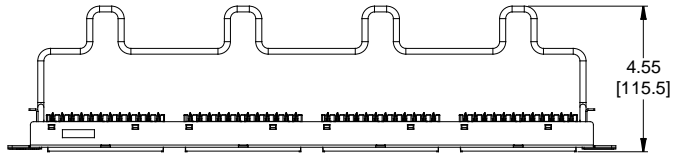

MATERIAL ID	DESCRIPTION
760162818	UNIPRISE DISTRIBUTION MODULE PANEL, CAT 6A, UTP, 2U, 48 PORT

NOTES:

- SEE COMMSCOPE CATALOG FOR PART NUMBER SUFFIXES TO INDICATE COLOR/PKG.
- SEE COMMSCOPE CATALOG FOR COMPLETE LIST OF PARTS RELATED TO THE USE OF THIS PRODUCT.
- DIMENSIONS ARE IN INCHES[MM].
- PART INCLUDES:  
 (1) UNIVERSAL FRAME 2U  
 (8) ASSEMBLY, UNIVERSAL MODULE BLACK  
 (2) RETAINER B, 360 REAR CABLE MANAGEMENT  
 (2) STRAP(PACK OF 4)