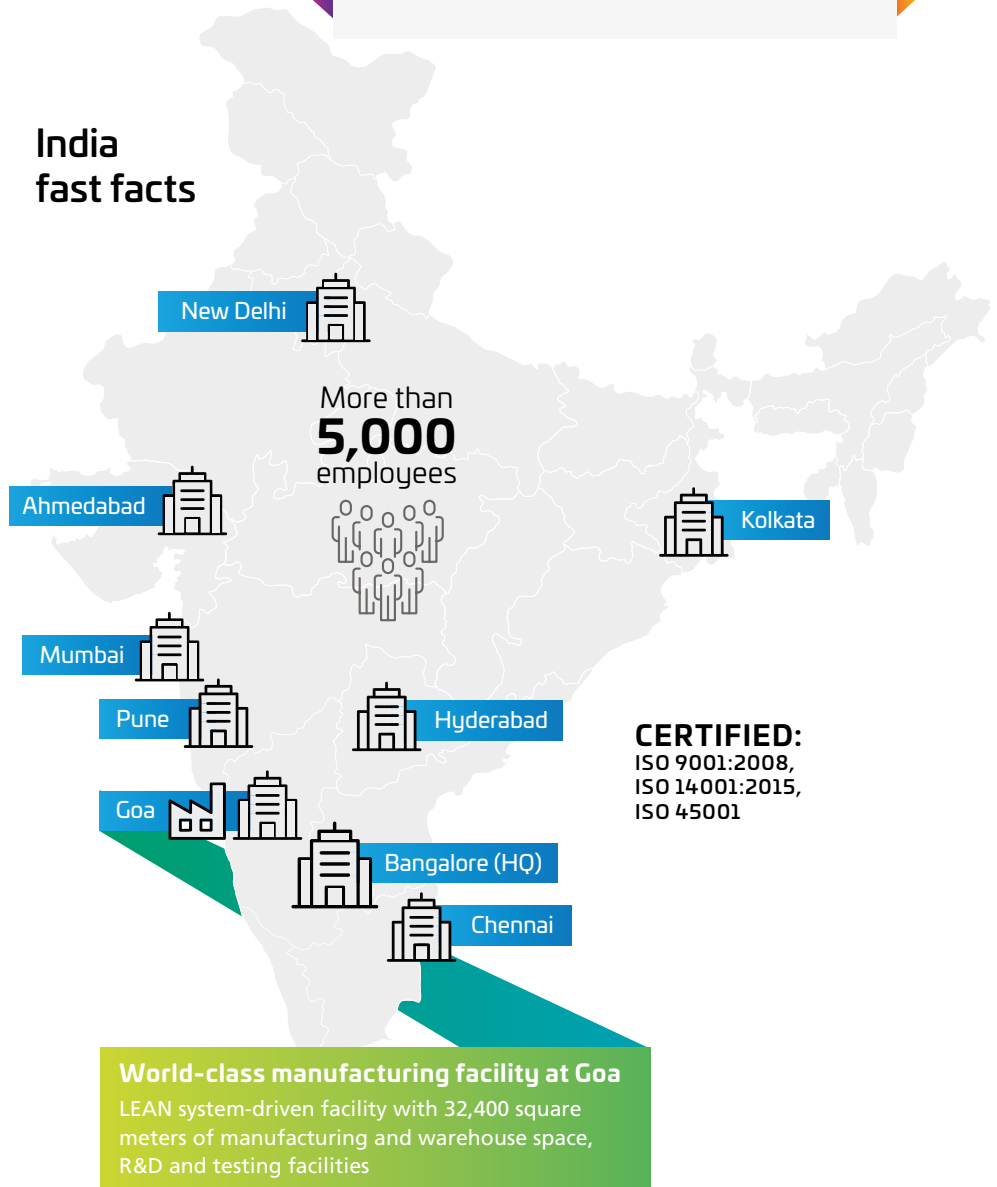

CommScope fast facts

GLOBAL LEADER
in infrastructure solutions for communications networks

25,000 employees/innovators

55 supply chain locations

15,000 patents

\$8.44B 2020 sales

India fast facts

Creating lasting connections