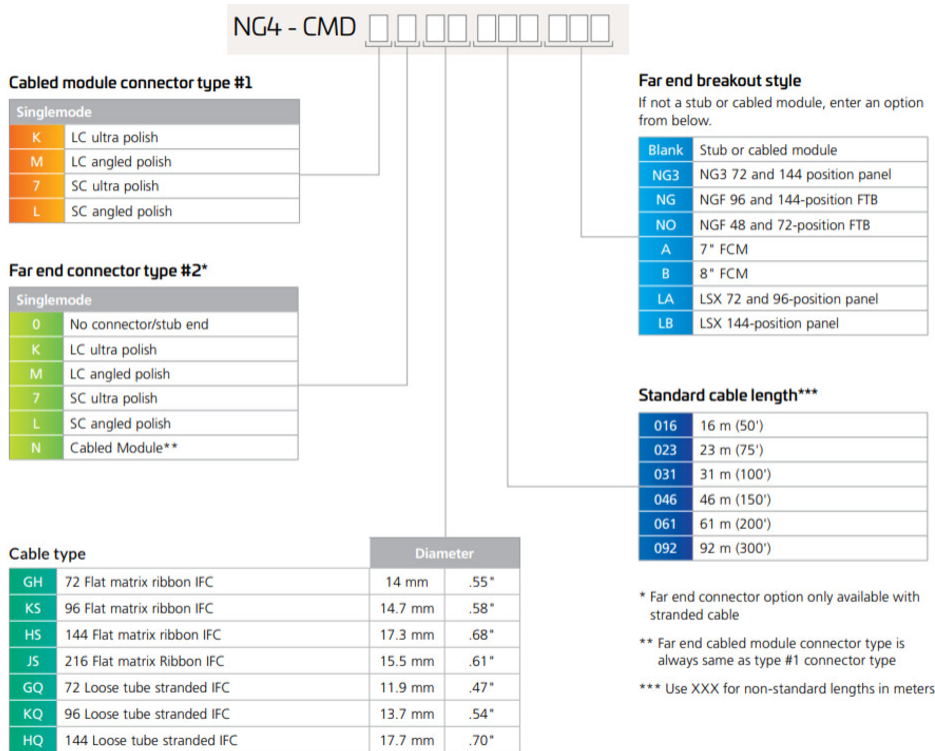

## General Specifications

<b>Configuration Type</b>	NG4 Module to Connector
<b>Adapters, quantity, front</b>	144
<b>Body Style</b>	Straight orientation
<b>Cable Color</b>	Yellow
<b>Cable Type</b>	IFC - Stranded
<b>Color, front</b>	Black
<b>Color, housing</b>	Black
<b>Color, rear</b>	Black
<b>Interface, front</b>	SC/UPC
<b>Interface, rear</b>	SC/UPC
<b>Polarity</b>	Pairs, straight
<b>Total Fibers, quantity</b>	144
<b>Total Ports, quantity, front</b>	144

# NG4-CMD77HQ

## Dimensions

<b>Height</b>	13.3 mm   0.524 in
<b>Width</b>	159.9 mm   6.295 in
<b>Depth</b>	101 mm   3.976 in

## Ordering Tree