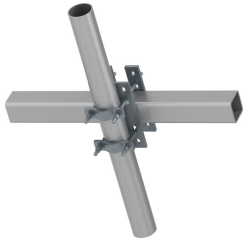

XP-PM-S

XP-PM RRU Mount Bracket Kit for Mounting of (1) RRU to 3.5-4.5" Square or 3-6" Rectangular Tube. 2-3/8" to 3-1/2" OD Mount Pipes ordered separately.

Product Classification

Product Type Remote radio head unit mount

General Specifications

Mounting Square support rail

Pipe, quantity 0

Dimensions

Height 279.4 mm | 11 in

Length 155.702 mm | 6.13 in

Mounting Diameter 2, maximum 152.4 mm | 6 in

Mounting Diameter 2, minimum 76.2 mm | 3 in

Mounting Diameter, maximum 114.3 mm | 4.5 in

Mounting Diameter, minimum 88.9 mm | 3.5 in

Material Specifications

Material Type Hot dip galvanized steel

Packaging and Weights

Included Clamps | Crossover plates | Hardware