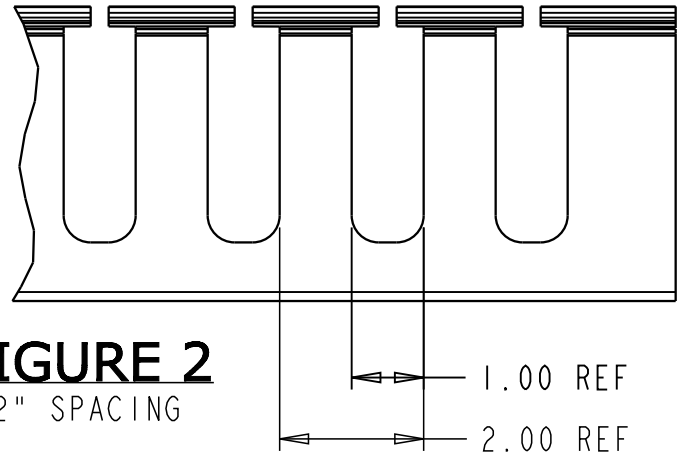

LIST OF PARTS IN KIT		
ITEM	DESCRIPTION	QTY
001	2" WIDE VERTICAL DUCT	1
002	2" WIDE HINGED COVER	1
003	MOUNTING BRACKET	10
004	#12-24 X .375 SCREWS	5
005	#12 FLAT WASHERS	10
006	#12-24 HEX NUTS	5
007	#10-24 X .375 SCREWS	5
008	#10 FLAT WASHERS	5
009	#10-24 HEX NUTS	5
010	GROMMET STRIPS	16
011	#12-24 X 1/2 SCREWS	5

**MOUNTING OPTION 2**

TOP VIEW  
MOUNTING BRACKET CONFIGURATION STYLE 1

**FIGURE 2**  
2" SPACING

**MOUNTING OPTION 3**

TOP VIEW  
MOUNTING BRACKET CONFIGURATION STYLE 2

**FIGURE 3**  
4" SPACING

**NOTES:**

1. ONE COPY OF THIS INSTALLATION DRAWING INCLUDED WITH KIT.

<b>FGSB-KTW2-RN</b>	BLACK	4"H X 2"W	1.80 - 2.75	.68 - 1.63	4.10	NONE
<b>FGSB-KTW1-JN</b>	BLACK	2"H X 2"W	1.80 - 2.75	.68 - 1.63	2.10	NONE
<b>FGSB-KTW1-JB</b>	BLACK	2"H X 2"W	1.80 - 2.75	.68 - 1.63	2.10	FIGURE 3
<b>FGSB-KTW1-JA</b>	BLACK	2"H X 2"W	1.80 - 2.75	.68 - 1.63	2.10	FIGURE 1
<b>FGS-KTW1-JB</b>	YELLOW	2"H X 2"W	1.80 - 2.75	.68 - 1.63	2.10	FIGURE 3
<b>FGS-KTW1-JN</b>	YELLOW	2"H X 2"W	1.80 - 2.75	.68 - 1.63	2.10	NONE
<b>FGS-KTW2-RN</b>	YELLOW	4"H X 2"W	1.80 - 2.75	.68 - 1.63	4.10	NONE
<b>FGS-KTW2-R</b>	YELLOW	4"H X 2"W	1.80 - 2.75	.68 - 1.63	4.10	FIGURE 2
<b>FGSB-KTW2-R</b>	BLACK	4"H X 2"W	1.80 - 2.75	.68 - 1.63	4.10	FIGURE 2
<b>FGS-KTW1-JA</b>	YELLOW	2"H X 2"W	1.80 - 2.75	.68 - 1.63	2.10	FIGURE 1
<b>CATALOG NUMBER</b>	<b>COLOR</b>	<b>DUCT SIZE</b>	<b>DIM "A"</b>	<b>DIM "B"</b>	<b>DIM "C"</b>	<b>SLOT SPACING</b>