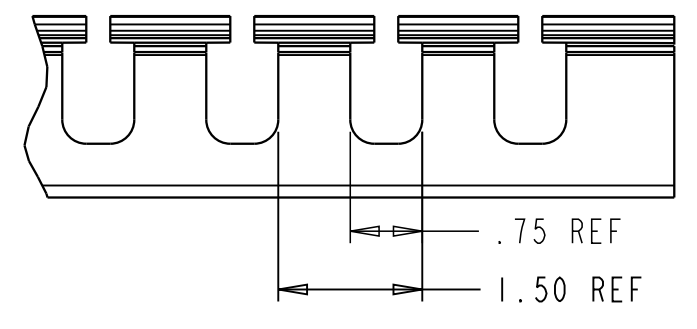

LIST OF PARTS IN KIT		
ITEM	DESCRIPTION	QTY
001	2" WIDE VERTICAL DUCT	1
002	2" WIDE HINGED COVER	1
003	MOUNTING BRACKET	10
004	#12-24 X .375 SCREWS	5
005	#12 FLAT WASHERS	10
006	#12-24 HEX NUTS	5
007	#10-24 X .375 SCREWS	5
008	#10 FLAT WASHERS	5
009	#10-24 HEX NUTS	5
010	GROMMET STRIPS	16
011	#12-24 X 1/2 SCREWS	5

SCALE 0.125

REV	MCO	DWN	DATE
E	40029419MCO	VFV	18-MAR-16
F	40031755MCO	OAVL	24-JUN-16

**MOUNTING OPTION 1**

TOP VIEW  
VERTICAL DUCT MOUNTED DIRECTLY TO RACK  
ITEM 003 MOUNTING BRACKET NOT USED

**FIGURE 1**  
1.5" SPACING

**MOUNTING OPTION 2**

TOP VIEW  
MOUNTING BRACKET CONFIGURATION STYLE 1

**FIGURE 2**  
2" SPACING

**MOUNTING OPTION 3**

TOP VIEW  
MOUNTING BRACKET CONFIGURATION STYLE 2

**FIGURE 3**  
4" SPACING

**NOTES:**