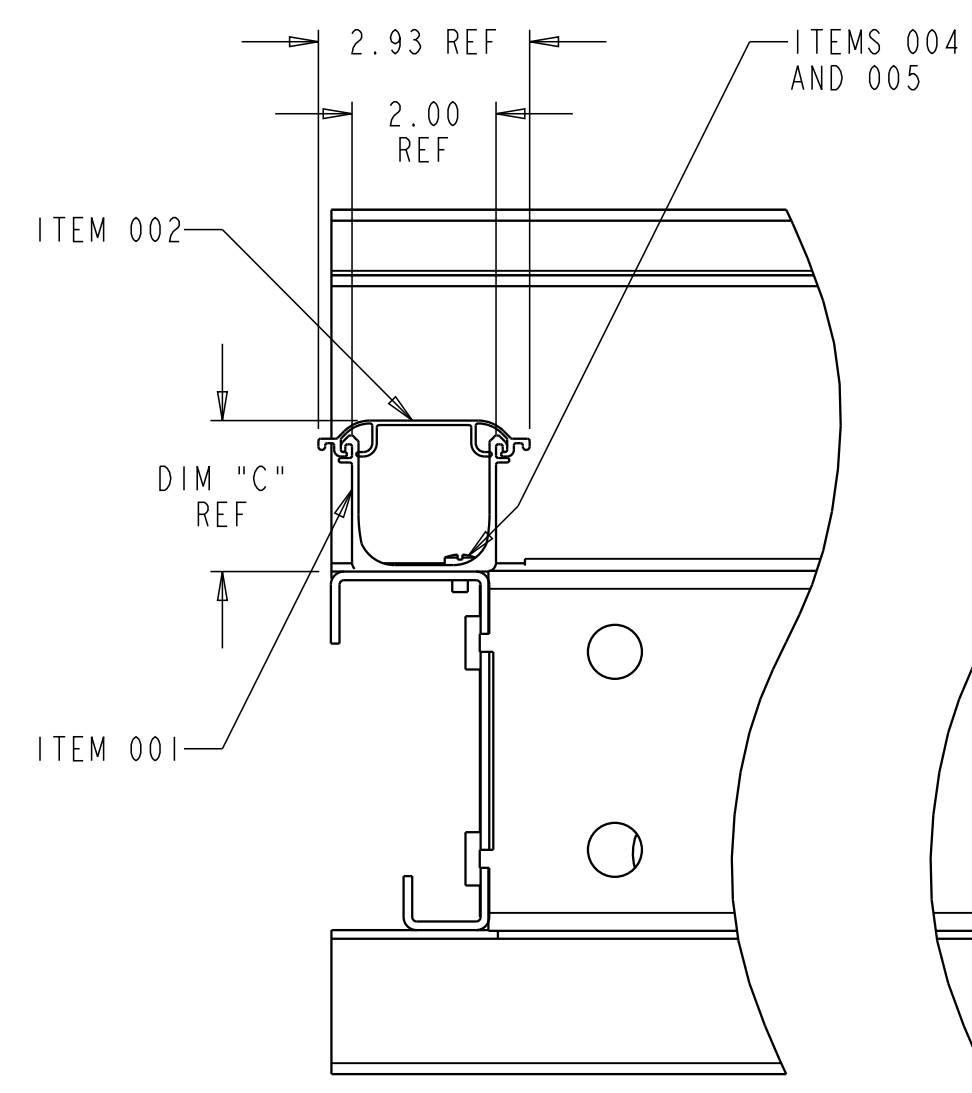

LIST OF PARTS IN KIT		
ITEM	DESCRIPTION	QTY
001	2" WIDE VERTICAL DUCT	1
002	2" WIDE HINGED COVER	1
003	MOUNTING BRACKET	10
004	#12-24 X .375 SCREWS	5
005	#12 FLAT WASHERS	10
006	#12-24 HEX NUTS	5
007	#10-24 X .375 SCREWS	5
008	#10 FLAT WASHERS	5
009	#10-24 HEX NUTS	5
010	GROMMET STRIPS	16
011	#12-24 X 1/2 SCREWS	5

SCALE 0.125

REV	MCO	DWN	DATE
E	40029419MCO	VFV	18-MAR-16
F	40031755MCO	OAVL	24-JUN-16

**MOUNTING OPTION 1**

TOP VIEW  
VERTICAL DUCT MOUNTED DIRECTLY TO RACK  
ITEM 003 MOUNTING BRACKET NOT USED

**FIGURE 1**  
1.5" SPACING

**MOUNTING OPTION 2**

TOP VIEW  
MOUNTING BRACKET CONFIGURATION STYLE 1

**FIGURE 2**  
2" SPACING

**MOUNTING OPTION 3**

TOP VIEW  
MOUNTING BRACKET CONFIGURATION STYLE 2

**FIGURE 3**  
4" SPACING

**NOTES:**