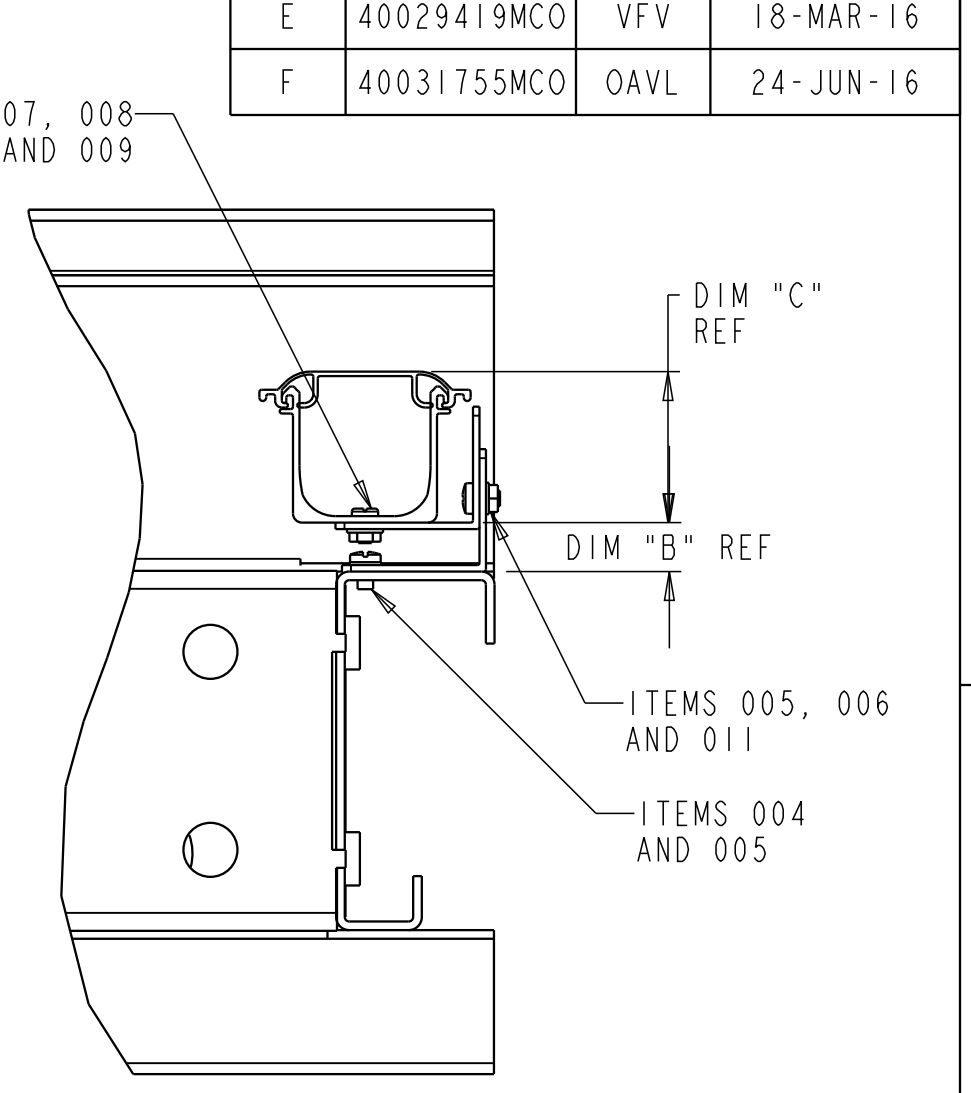

LIST OF PARTS IN KIT		
ITEM	DESCRIPTION	QTY
001	2" WIDE VERTICAL DUCT	1
002	2" WIDE HINGED COVER	1
003	MOUNTING BRACKET	10
004	#12-24 X .375 SCREWS	5
005	#12 FLAT WASHERS	10
006	#12-24 HEX NUTS	5
007	#10-24 X .375 SCREWS	5
008	#10 FLAT WASHERS	5
009	#10-24 HEX NUTS	5
010	GROMMET STRIPS	16
011	#12-24 X 1/2 SCREWS	5

SCALE 0.125

REV	MCO	DWN	DATE
E	40029419MCO	VFV	18-MAR-16
F	40031755MCO	OAVL	24-JUN-16

**MOUNTING OPTION 1**

TOP VIEW  
VERTICAL DUCT MOUNTED DIRECTLY TO RACK  
ITEM 003 MOUNTING BRACKET NOT USED

**FIGURE 1**  
1.5" SPACING

**MOUNTING OPTION 2**

TOP VIEW  
MOUNTING BRACKET CONFIGURATION STYLE 1

**FIGURE 2**  
2" SPACING

**MOUNTING OPTION 3**

TOP VIEW  
MOUNTING BRACKET CONFIGURATION STYLE 2

**FIGURE 3**  
4" SPACING

**NOTES:**

1. ONE COPY OF THIS INSTALLATION DRAWING INCLUDED WITH KIT.

<b>FGSB-KTW2-RN</b>	BLACK	4"H X 2"W	1.80 - 2.75	.68 - 1.63	4.10	NONE
<b>FGSB-KTW1-JN</b>	BLACK	2"H X 2"W	1.80 - 2.75	.68 - 1.63	2.10	NONE
<b>FGSB-KTW1-JB</b>	BLACK	2"H X 2"W	1.80 - 2.75	.68 - 1.63	2.10	FIGURE 3
<b>FGSB-KTW1-JA</b>	BLACK	2"H X 2"W	1.80 - 2.75	.68 - 1.63	2.10	FIGURE 1
<b>FGS-KTW1-JB</b>	YELLOW	2"H X 2"W	1.80 - 2.75	.68 - 1.63	2.10	FIGURE 3
<b>FGS-KTW1-JN</b>	YELLOW	2"H X 2"W	1.80 - 2.75	.68 - 1.63	2.10	NONE
<b>FGS-KTW2-RN</b>	YELLOW	4"H X 2"W	1.80 - 2.75	.68 - 1.63	4.10	NONE
<b>FGS-KTW2-R</b>	YELLOW	4"H X 2"W	1.80 - 2.75	.68 - 1.63	4.10	FIGURE 2
<b>FGSB-KTW2-R</b>	BLACK	4"H X 2"W	1.80 - 2.75	.68 - 1.63	4.10	FIGURE 2
<b>FGS-KTW1-JA</b>	YELLOW	2"H X 2"W	1.80 - 2.75	.68 - 1.63	2.10	FIGURE 1
<b>CATALOG NUMBER</b>	<b>COLOR</b>	<b>DUCT SIZE</b>	<b>DIM "A"</b>	<b>DIM "B"</b>	<b>DIM "C"</b>	<b>SLOT SPACING</b>