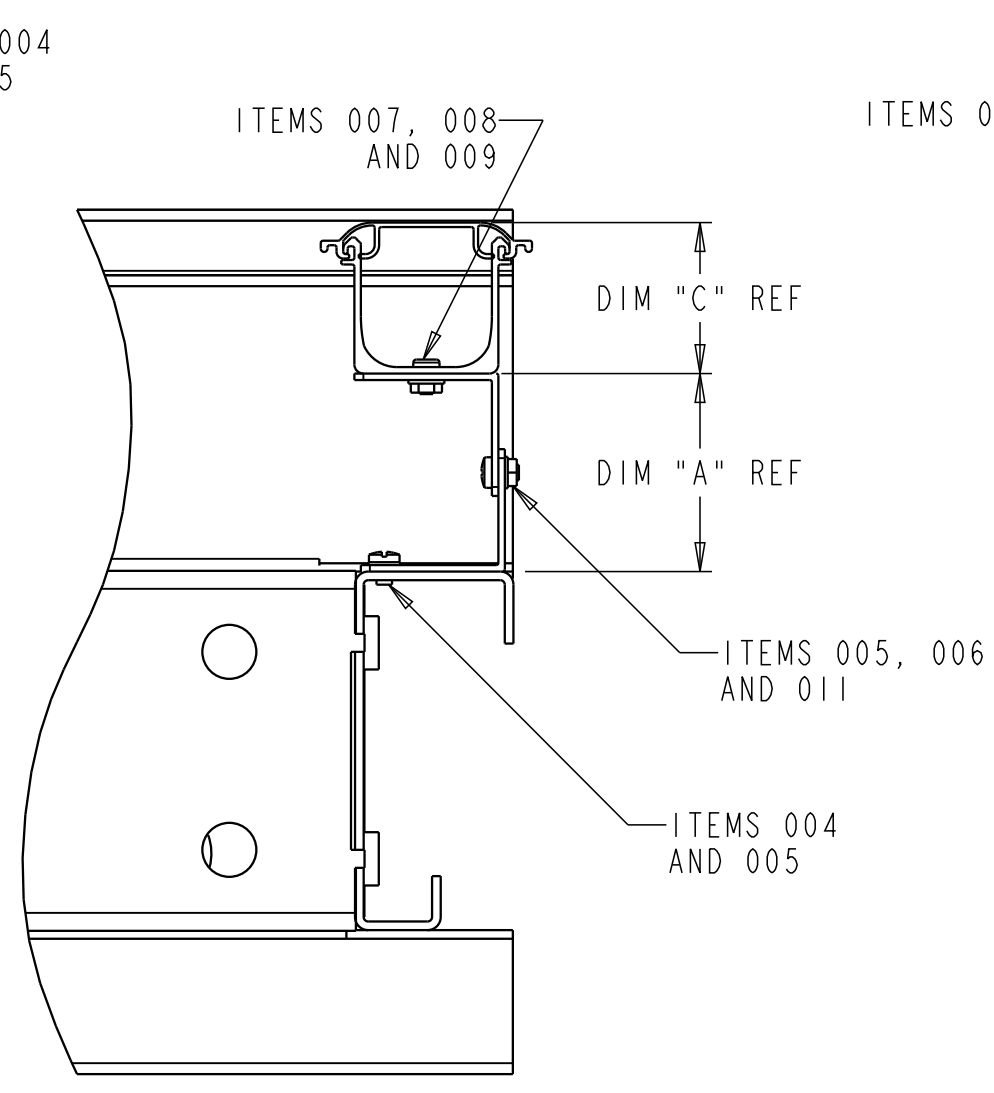

LIST OF PARTS IN KIT		
ITEM	DESCRIPTION	QTY
001	2" WIDE VERTICAL DUCT	1
002	2" WIDE HINGED COVER	1
003	MOUNTING BRACKET	10
004	#12-24 X .375 SCREWS	5
005	#12 FLAT WASHERS	10
006	#12-24 HEX NUTS	5
007	#10-24 X .375 SCREWS	5
008	#10 FLAT WASHERS	5
009	#10-24 HEX NUTS	5
010	GROMMET STRIPS	16
011	#12-24 X 1/2 SCREWS	5

SCALE 0.125

REV	MCO	DWN	DATE
E	40029419MCO	VFV	18-MAR-16
F	40031755MCO	OAVL	24-JUN-16

**MOUNTING OPTION 1**

TOP VIEW  
VERTICAL DUCT MOUNTED DIRECTLY TO RACK  
ITEM 003 MOUNTING BRACKET NOT USED

**FIGURE 1**  
1.5" SPACING

**MOUNTING OPTION 2**

TOP VIEW  
MOUNTING BRACKET CONFIGURATION STYLE 1

**FIGURE 2**  
2" SPACING

**MOUNTING OPTION 3**

TOP VIEW  
MOUNTING BRACKET CONFIGURATION STYLE 2

**FIGURE 3**  
4" SPACING

**NOTES:**

1. ONE COPY OF THIS INSTALLATION DRAWING INCLUDED WITH KIT.

<b>FGSB-KTW2-RN</b>	BLACK	4"H X 2"W	1.80 - 2.75	.68 - 1.63	4.10	NONE
<b>FGSB-KTW1-JN</b>	BLACK	2"H X 2"W	1.80 - 2.75	.68 - 1.63	2.10	NONE
<b>FGSB-KTW1-JB</b>	BLACK	2"H X 2"W	1.80 - 2.75	.68 - 1.63	2.10	FIGURE 3
<b>FGSB-KTW1-JA</b>	BLACK	2"H X 2"W	1.80 - 2.75	.68 - 1.63	2.10	FIGURE 1
<b>FGS-KTW1-JB</b>	YELLOW	2"H X 2"W	1.80 - 2.75	.68 - 1.63	2.10	FIGURE 3
<b>FGS-KTW1-JN</b>	YELLOW	2"H X 2"W	1.80 - 2.75	.68 - 1.63	2.10	NONE
<b>FGS-KTW2-RN</b>	YELLOW	4"H X 2"W	1.80 - 2.75	.68 - 1.63	4.10	NONE
<b>FGS-KTW2-R</b>	YELLOW	4"H X 2"W	1.80 - 2.75	.68 - 1.63	4.10	FIGURE 2
<b>FGSB-KTW2-R</b>	BLACK	4"H X 2"W	1.80 - 2.75	.68 - 1.63	4.10	FIGURE 2
<b>FGS-KTW1-JA</b>	YELLOW	2"H X 2"W	1.80 - 2.75	.68 - 1.63	2.10	FIGURE 1
<b>CATALOG NUMBER</b>	<b>COLOR</b>	<b>DUCT SIZE</b>	<b>DIM "A"</b>	<b>DIM "B"</b>	<b>DIM "C"</b>	<b>SLOT SPACING</b>