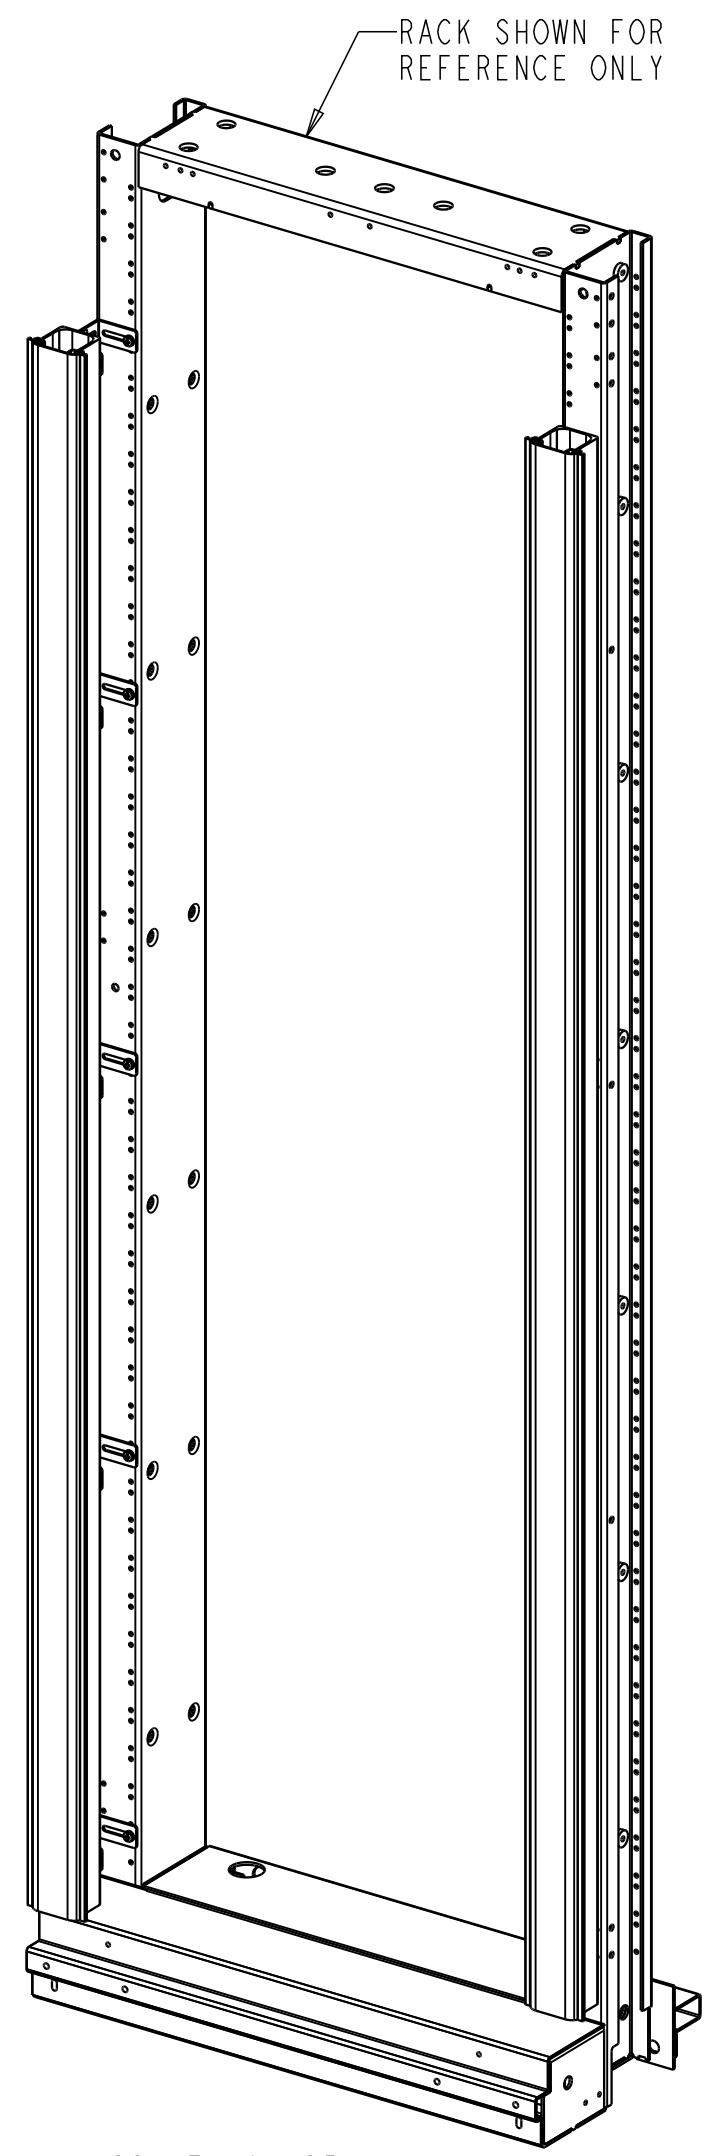

LIST OF PARTS IN KIT		
ITEM	DESCRIPTION	QTY
001	2" WIDE VERTICAL DUCT	1
002	2" WIDE HINGED COVER	1
003	MOUNTING BRACKET	10
004	#12-24 X .375 SCREWS	5
005	#12 FLAT WASHERS	10
006	#12-24 HEX NUTS	5
007	#10-24 X .375 SCREWS	5
008	#10 FLAT WASHERS	5
009	#10-24 HEX NUTS	5
010	GROMMET STRIPS	16
011	#12-24 X 1/2 SCREWS	5

SCALE 0.125

REV	MCO	DWN	DATE
E	40029419MCO	VFV	18-MAR-16
F	40031755MCO	OAVL	24-JUN-16

**MOUNTING OPTION 1**

TOP VIEW  
VERTICAL DUCT MOUNTED DIRECTLY TO RACK  
ITEM 003 MOUNTING BRACKET NOT USED

**FIGURE 1**  
1.5" SPACING

**MOUNTING OPTION 2**

TOP VIEW  
MOUNTING BRACKET CONFIGURATION STYLE 1

**FIGURE 2**  
2" SPACING

**MOUNTING OPTION 3**

TOP VIEW  
MOUNTING BRACKET CONFIGURATION STYLE 2

**FIGURE 3**  
4" SPACING

**NOTES:**

1. ONE COPY OF THIS INSTALLATION DRAWING INCLUDED WITH KIT.

<b>FGSB-KTW2-RN</b>	BLACK	4"H X 2"W	1.80 - 2.75	.68 - 1.63	4.10	NONE
<b>FGSB-KTW1-JN</b>	BLACK	2"H X 2"W	1.80 - 2.75	.68 - 1.63	2.10	NONE
<b>FGSB-KTW1-JB</b>	BLACK	2"H X 2"W	1.80 - 2.75	.68 - 1.63	2.10	FIGURE 3
<b>FGSB-KTW1-JA</b>	BLACK	2"H X 2"W	1.80 - 2.75	.68 - 1.63	2.10	FIGURE 1
<b>FGS-KTW1-JB</b>	YELLOW	2"H X 2"W	1.80 - 2.75	.68 - 1.63	2.10	FIGURE 3
<b>FGS-KTW1-JN</b>	YELLOW	2"H X 2"W	1.80 - 2.75	.68 - 1.63	2.10	NONE
<b>FGS-KTW2-RN</b>	YELLOW	4"H X 2"W	1.80 - 2.75	.68 - 1.63	4.10	NONE
<b>FGS-KTW2-R</b>	YELLOW	4"H X 2"W	1.80 - 2.75	.68 - 1.63	4.10	FIGURE 2
<b>FGSB-KTW2-R</b>	BLACK	4"H X 2"W	1.80 - 2.75	.68 - 1.63	4.10	FIGURE 2
<b>FGS-KTW1-JA</b>	YELLOW	2"H X 2"W	1.80 - 2.75	.68 - 1.63	2.10	FIGURE 1
<b>CATALOG NUMBER</b>	<b>COLOR</b>	<b>DUCT SIZE</b>	<b>DIM "A"</b>	<b>DIM "B"</b>	<b>DIM "C"</b>	<b>SLOT SPACING</b>