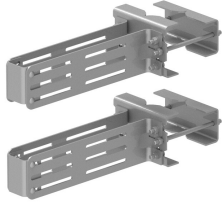

RR-FA2

Fast Access RRU Mount Kit for Back-to-Back (B2B) Mounting of (2) RRUs to Round, Straight or Tapered members

The RR-FA2 is a fast access remote radio mount bracket. It is designed to provide a secure and efficient mounting solution for remote radio head units.

The RR-FA2 mount bracket features a revolutionary key hole located on the clamp that allows the radio and mount bracket assembly to slide perfectly into the clamp keyhole and relieves the operator from equipment weight load.

The new EZ Install design allows the brackets to be mounted to the radio prior to installation on the tower, and painlessly installed onto the tower reducing the chance of damage.

Supports all typical RRH units from Ericsson, Nokia, Samsung, Huawei, Fujitsu.

Dimensions

Height	416.56 mm 16.4 in
Length	457.2 mm 18 in

RR-FA2

Mounting Diameter 2, maximum	152.4 mm 6 in
Mounting Diameter 2, minimum	38.1 mm 1.5 in
Mounting Diameter, maximum	142.24 mm 5.6 in
Mounting Diameter, minimum	60.96 mm 2.4 in