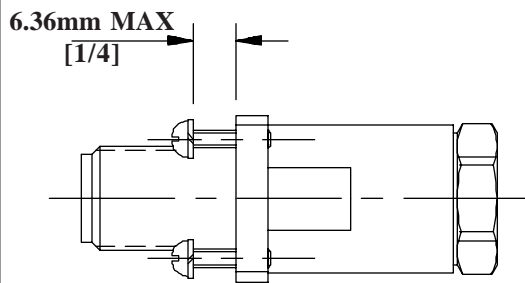

INSTALLATION INSTRUCTIONS

Bulkhead/Panel Connector for LDF4-50A HELIAX® Coaxial Cable.

PANEL THICKNESS

N-TYPE JACK PANEL MOUNT

N-TYPE JACK BULKHEAD

PANEL CUTOUT

Andrew Corporation
Orland Park, IL., **U.S.A 60462**
Andrew Ltd.
Wokingham, Berks, **Great Britain**
Andrew Canada Inc.
Whitby, Ontario, **Canada**