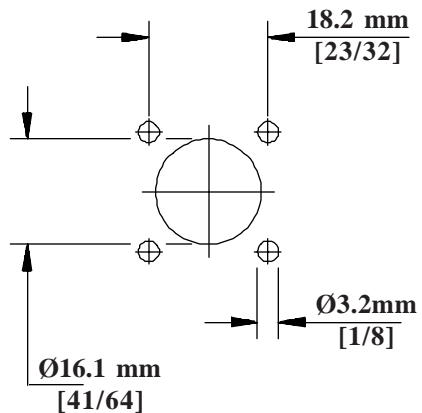

INSTALLATION INSTRUCTIONS

Bulkhead/Panel Connector for LDF4-50A HELIAX® Coaxial Cable.

PANEL THICKNESS

N-TYPE JACK PANEL MOUNT

N-TYPE JACK BULKHEAD

PANEL CUTOUT

Andrew Corporation
Orland Park, IL., **U.S.A 60462**
Andrew Ltd.
Wokingham, Berks, **Great Britain**
Andrew Canada Inc.
Whitby, Ontario, **Canada**