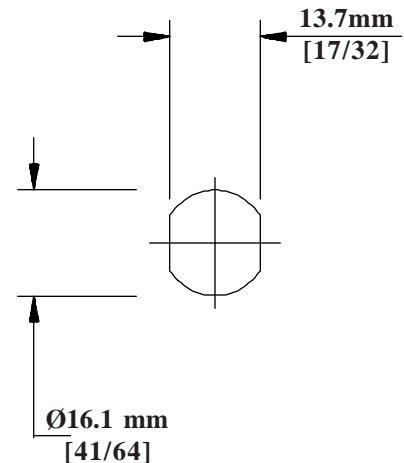

INSTALLATION INSTRUCTIONS

Bulkhead/Panel Connector for LDF4-50A HELIAX® Coaxial Cable.

PANEL THICKNESS

N-TYPE JACK PANEL MOUNT

N-TYPE JACK BULKHEAD

PANEL CUTOUT

Andrew Corporation
Orland Park, IL., **U.S.A 60462**
Andrew Ltd.
Wokingham, Berks, **Great Britain**
Andrew Canada Inc.
Whitby, Ontario, **Canada**