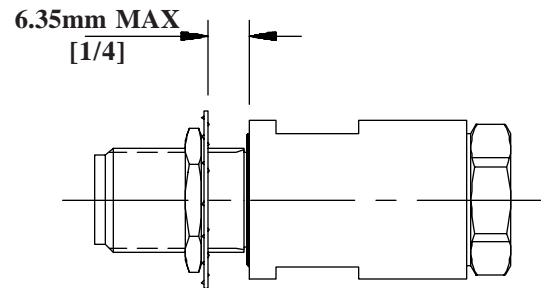

INSTALLATION INSTRUCTIONS

Bulkhead/Panel Connector for LDF4-50A HELIAX® Coaxial Cable.

PANEL THICKNESS

N-TYPE JACK PANEL MOUNT

N-TYPE JACK BULKHEAD

PANEL CUTOUT

Andrew Corporation
Orland Park, IL., **U.S.A 60462**
Andrew Ltd.
Wokingham, Berks, **Great Britain**
Andrew Canada Inc.
Whitby, Ontario, **Canada**