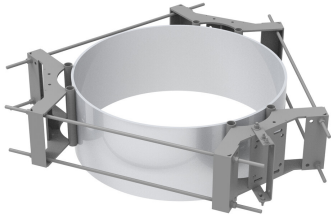

# TES-SS-MSK10 | WIRE ROPE ROUTING BRACKET

---

Wire Rope Routing Bracket Accessory for Collar/Ring Mount, Attaches to TES-SS-PLK7 or TES-SS-PLK7Q collar - not included

## General Specifications

**Mounting** Ring mount

## Material Specifications

**Material Type** Hot dip galvanized steel