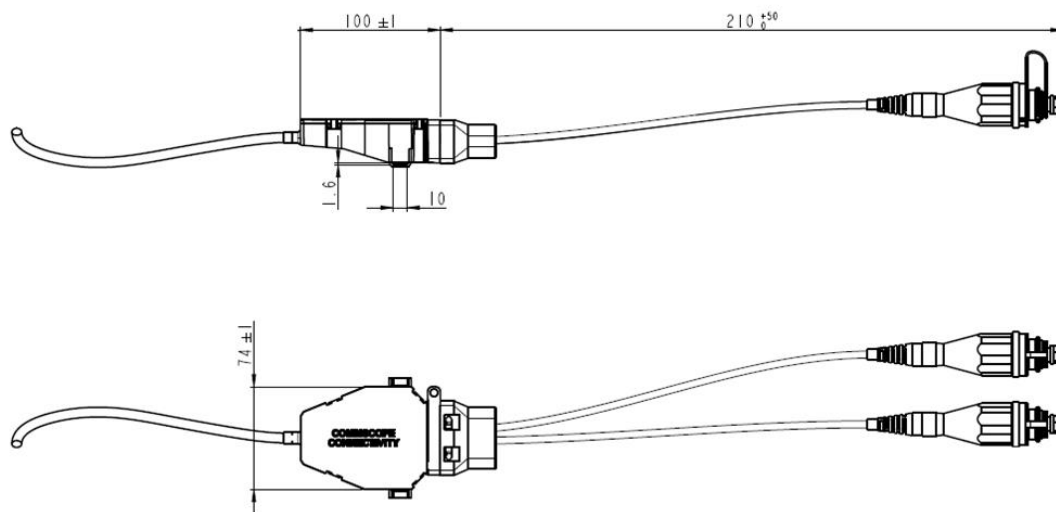

Dimension Drawing

Mechanical Specifications

Enclosure Material Type	Engineered plastic
Mount Type	Handhole | Pedestal

Optical Specifications

Fiber Type	G.657.A2
Insertion Loss, Terminal Connector, maximum	0.45 dB
Return Loss, Connector, minimum	60 dB
Wavelength Range	1310–1625 nm

Environmental Specifications

Environmental Space	Above ground | Below ground | Buried
Operating Temperature	-20 °C to +65 °C (-4 °F to +149 °F)
Qualification Standard	IEC 61753-1 Ed2 category G, IP68, 2 m waterhead
UV Resistance	UV stabilized

Regulatory Compliance/Certifications

Agency	Classification
RoHS 2011/65/EU	Compliant
ISO 9001:2015	Designed, manufactured and/or distributed under this quality management system